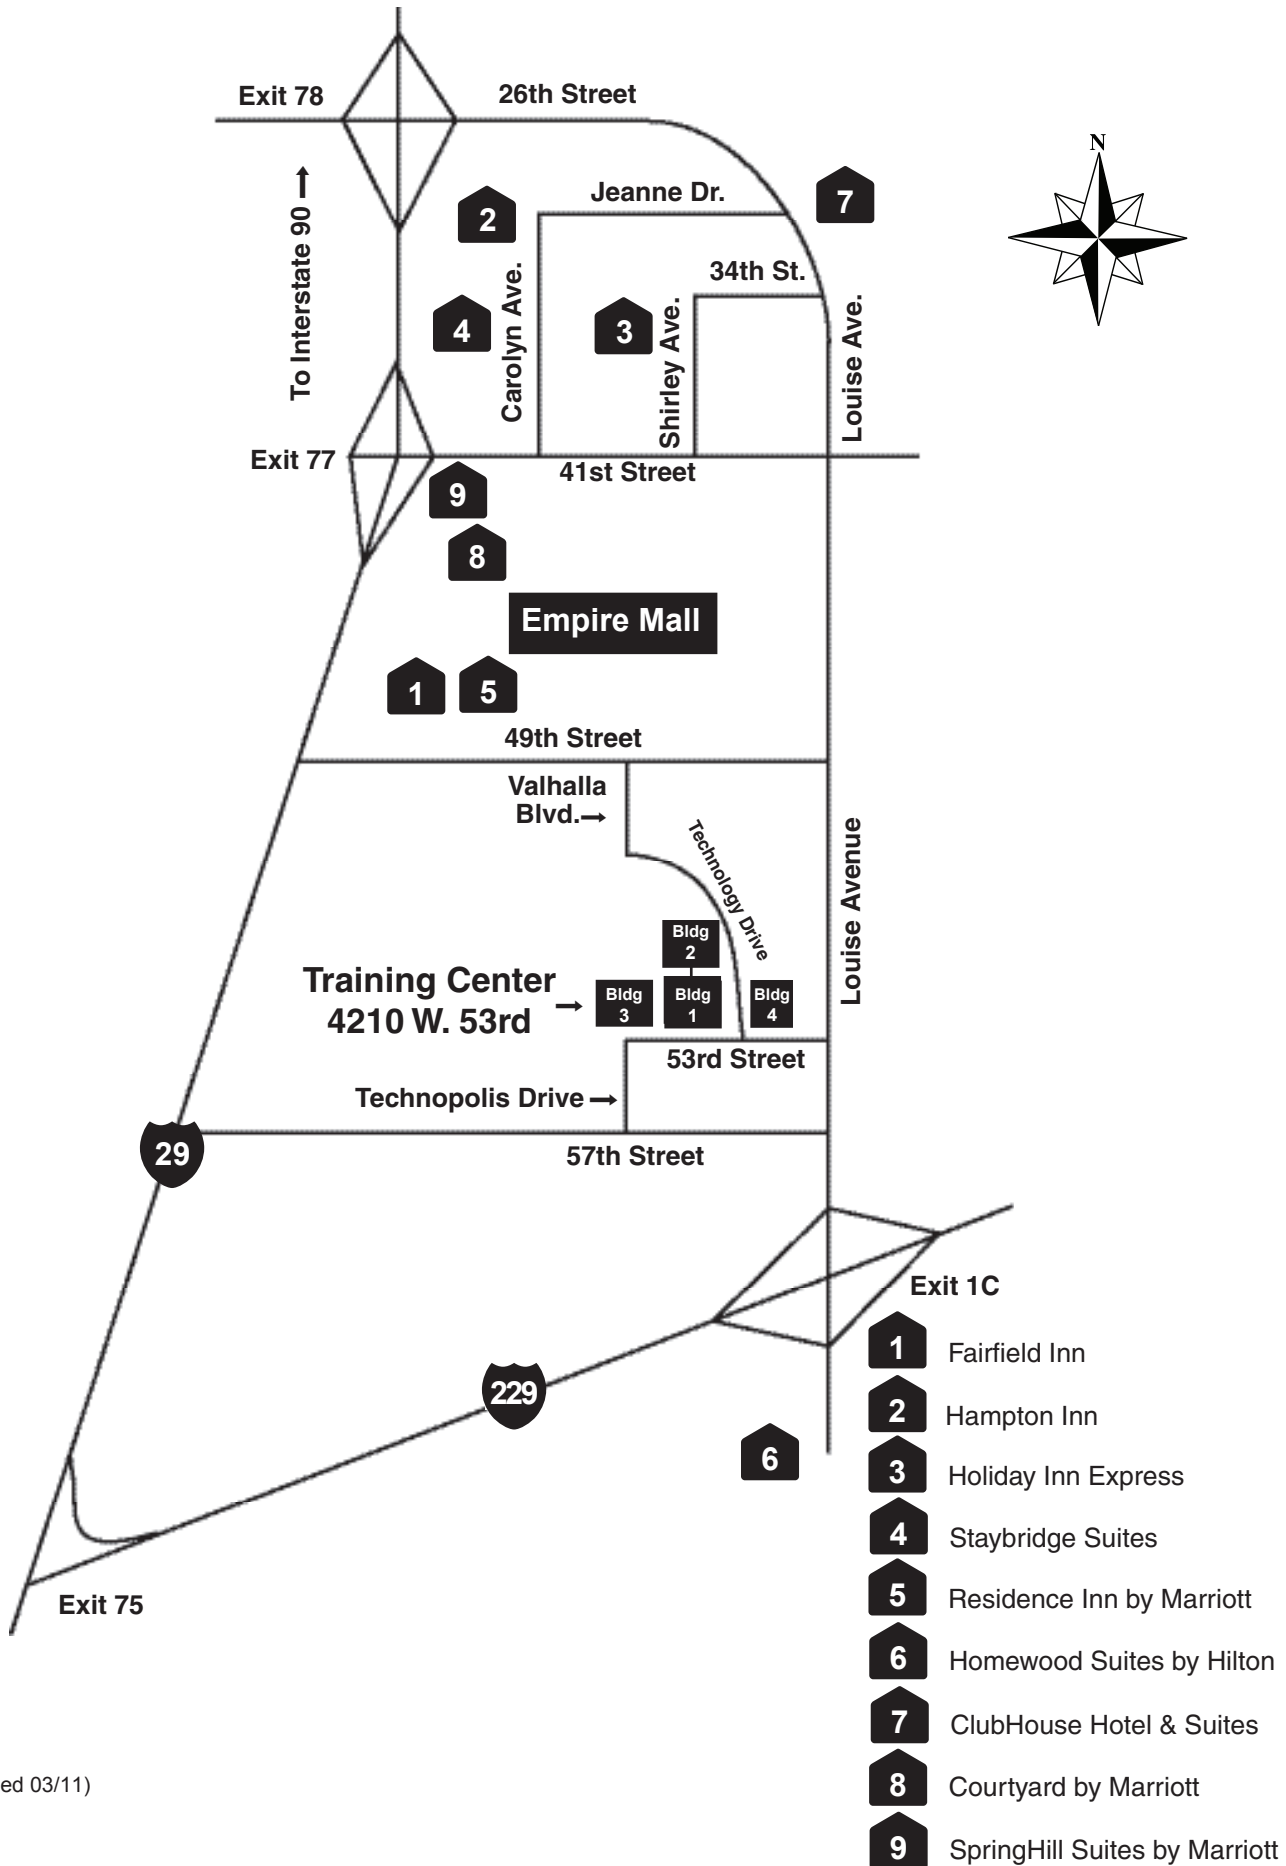

Area Map — Sioux Falls, SD

Nearby Accommodations

Note: For all hotels below, ask for the Fiserv rate when making reservations.

** = Provides free airport shuttle and transportation to and from our training classes*

ClubHouse Hotel & Suites*

2320 S. Louise Ave. (approximately 1 mile from campus)

Local Phone: (605) 361-8700, Reservations: (866) 534-8700

Amenities: Complimentary deluxe continental breakfast, connected to Johnny Carino's Country Italian Restaurant, free wireless high-speed Internet, complimentary airport and Fiserv office transportation, fitness center, whirlpool/spa

Fairfield Inn

4501 W. Empire Place (approximately 1/2 mile from campus)

Local Phone: (605) 361-2211, Reservations: (800) 228-2800

Amenities: Complimentary deluxe continental breakfast, free high-speed Internet access, indoor pool, hot tub

Homewood Suites by Hilton*

3620 W. Avera Drive (I-229 and Louise Avenue, approximately 1 mile from campus)

Local Phone: (605) 338-8585, Reservations: (800) CALLHOME

Amenities: Complimentary daily breakfast buffet, evening meal M-Th, shuttle service within city limits, high-speed Internet access, business center, indoor pool and whirlpool, fitness center