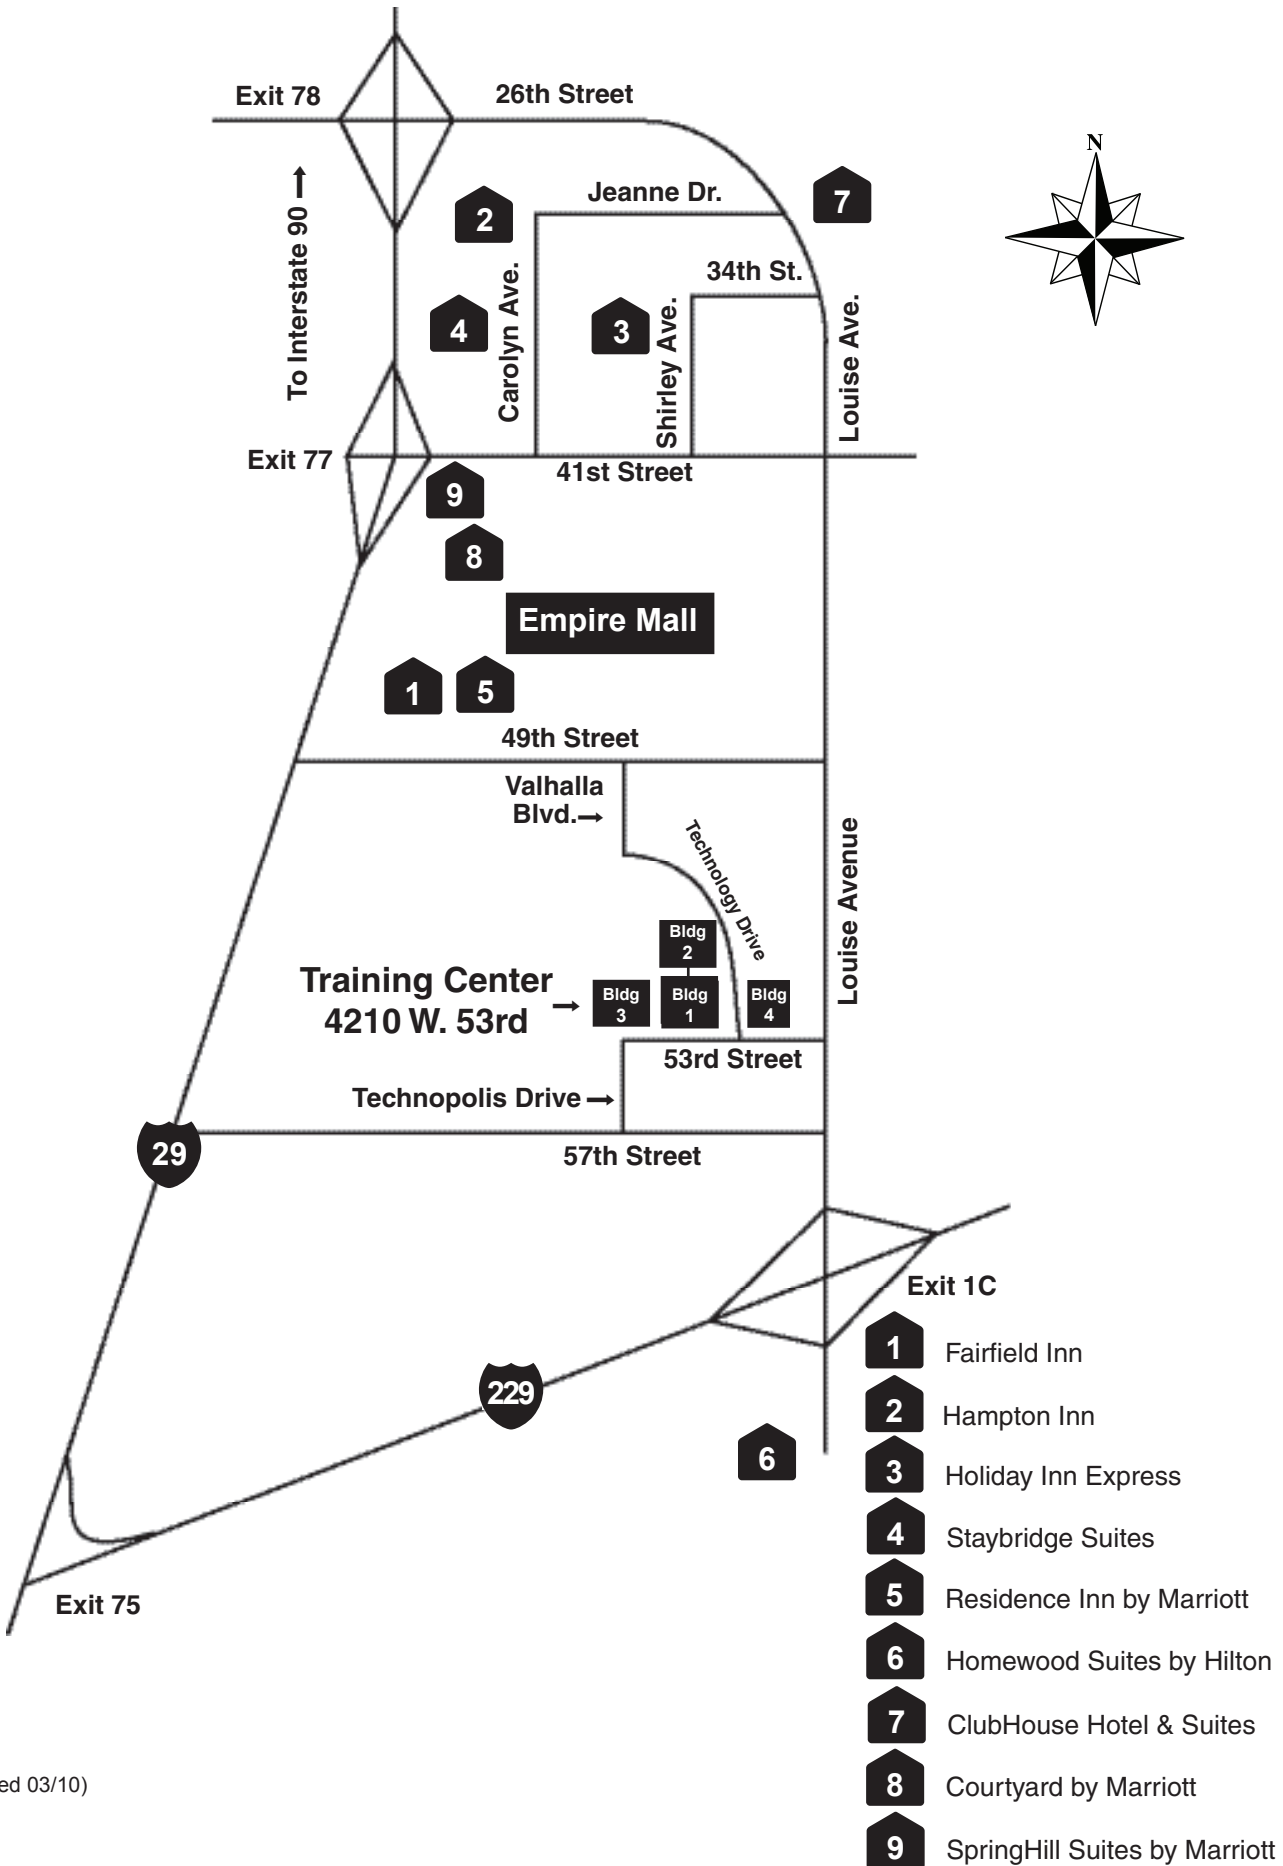

Area Map — Sioux Falls, SD

- 1** Fairfield Inn
- 2** Hampton Inn
- 3** Holiday Inn Express
- 4** Staybridge Suites
- 5** Residence Inn by Marriott
- 6** Homewood Suites by Hilton
- 7** ClubHouse Hotel & Suites
- 8** Courtyard by Marriott
- 9** SpringHill Suites by Marriott

Nearby Accommodations

Note: For all hotels below, ask for the Fiserv rate when making reservations.

** = Provides free airport shuttle and transportation to and from our training classes*

ClubHouse Hotel & Suites*

2320 S. Louise Ave. (approximately 1 mile from campus)

Local Phone: (605) 361-8700, Reservations: (866) 534-8700

Amenities: Complimentary deluxe continental breakfast, connected to Johnny Carino's Country Italian Restaurant, free wireless high-speed Internet, complimentary airport and Fiserv office transportation, fitness center, whirlpool/spa

Fairfield Inn

4501 W. Empire Place (approximately 1/2 mile from campus)

Local Phone: (605) 361-2211, Reservations: (800) 228-2800

Amenities: Complimentary deluxe continental breakfast, free high-speed Internet access, indoor pool, hot tub